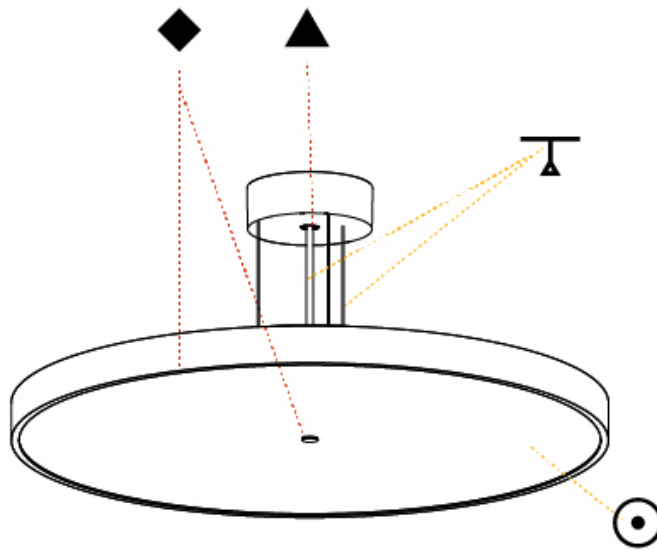

SIGN DIVA SUSPENSION

A300004-

PROJECT

TYPE

SPECIFIER

QUANTITY

DATE

A