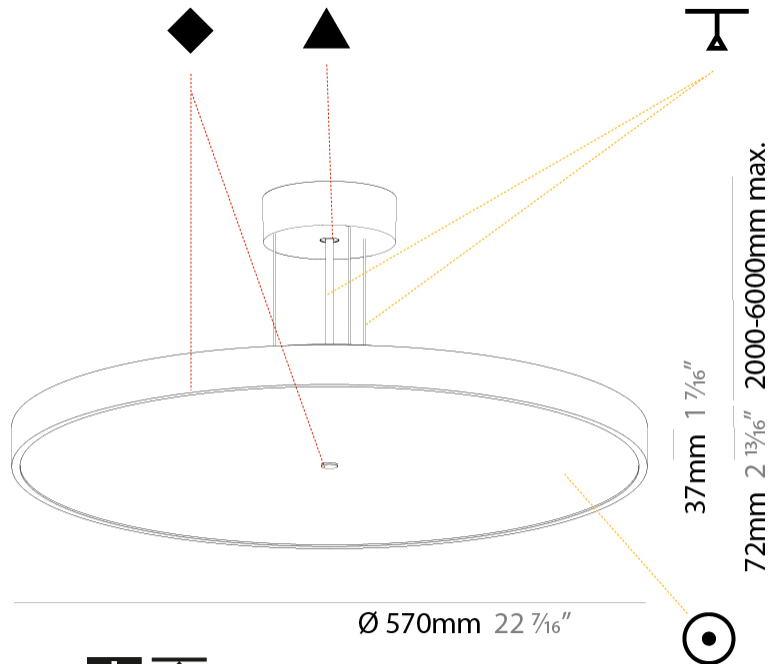

GENERAL

Series: Sign Diva
Subseries: Sign Diva
Brand: Prolicht
Division: Architectural
Mounting Type: Suspension
Mounting Location: Ceiling
Subcategory: Pendant

PHYSICAL

Shape: Round
Diameter (mm): 570
Diameter (in): 22 7/16
Height (mm): 72
Height (in): 2 13/16
Max. Overall Height (mm): 6072
Max. Overall Height (in): 239 1/16
Light Distribution: Direct
Weight (kg): 7.802
Weight (lbs): 17.2
Diffuser: PMMA - Opal / Micro-Prism / Sparkling Secret / Vintage Industrial with Shine Ring
Fixture Finish: SSR / BKV / CWI / CRY / HAB / UFT / ITA / RUA / FTG / MYG / LOD / PUS / FRO / FUP / KIA / POP / BLS / SPG / MEY / GOH / GUM / CHC / COM / ABZ / JAG / OBR / MOS / ROR
Fixture Material: Extruded Aluminum / Steel
Cable Details: 2000mm or 6000mm Transparent Cable

ELECTRICAL

Lamp Type: LED (Zhaga Standard)
Input Wattage (W): 58.3
Total Output Wattage (W): 53
Dimming: Tri-Mode (Non-Dimming and Phase Dimming (120Vac only) and 0-10V Dimming)
Driver Included: Yes
Driver Location: Integrated
Driver Type: Constant Current - Universal
Driver Class: Class 2
Input Voltage (V): 120 - 277
Constant Current (MA): 350

LED

Color Temperature (°K): 2700 / 3000 / 3500 / 4000
Max. Delivered Lumen (lm): 5060 / 6120 / 6233 / 6360
CRI: >90 CRI
Lamp Life (hrs): 50000

OPTICAL

RATINGS AND CERTIFICATIONS

Certified By: Certified for North American Standards
IP rating: IP20